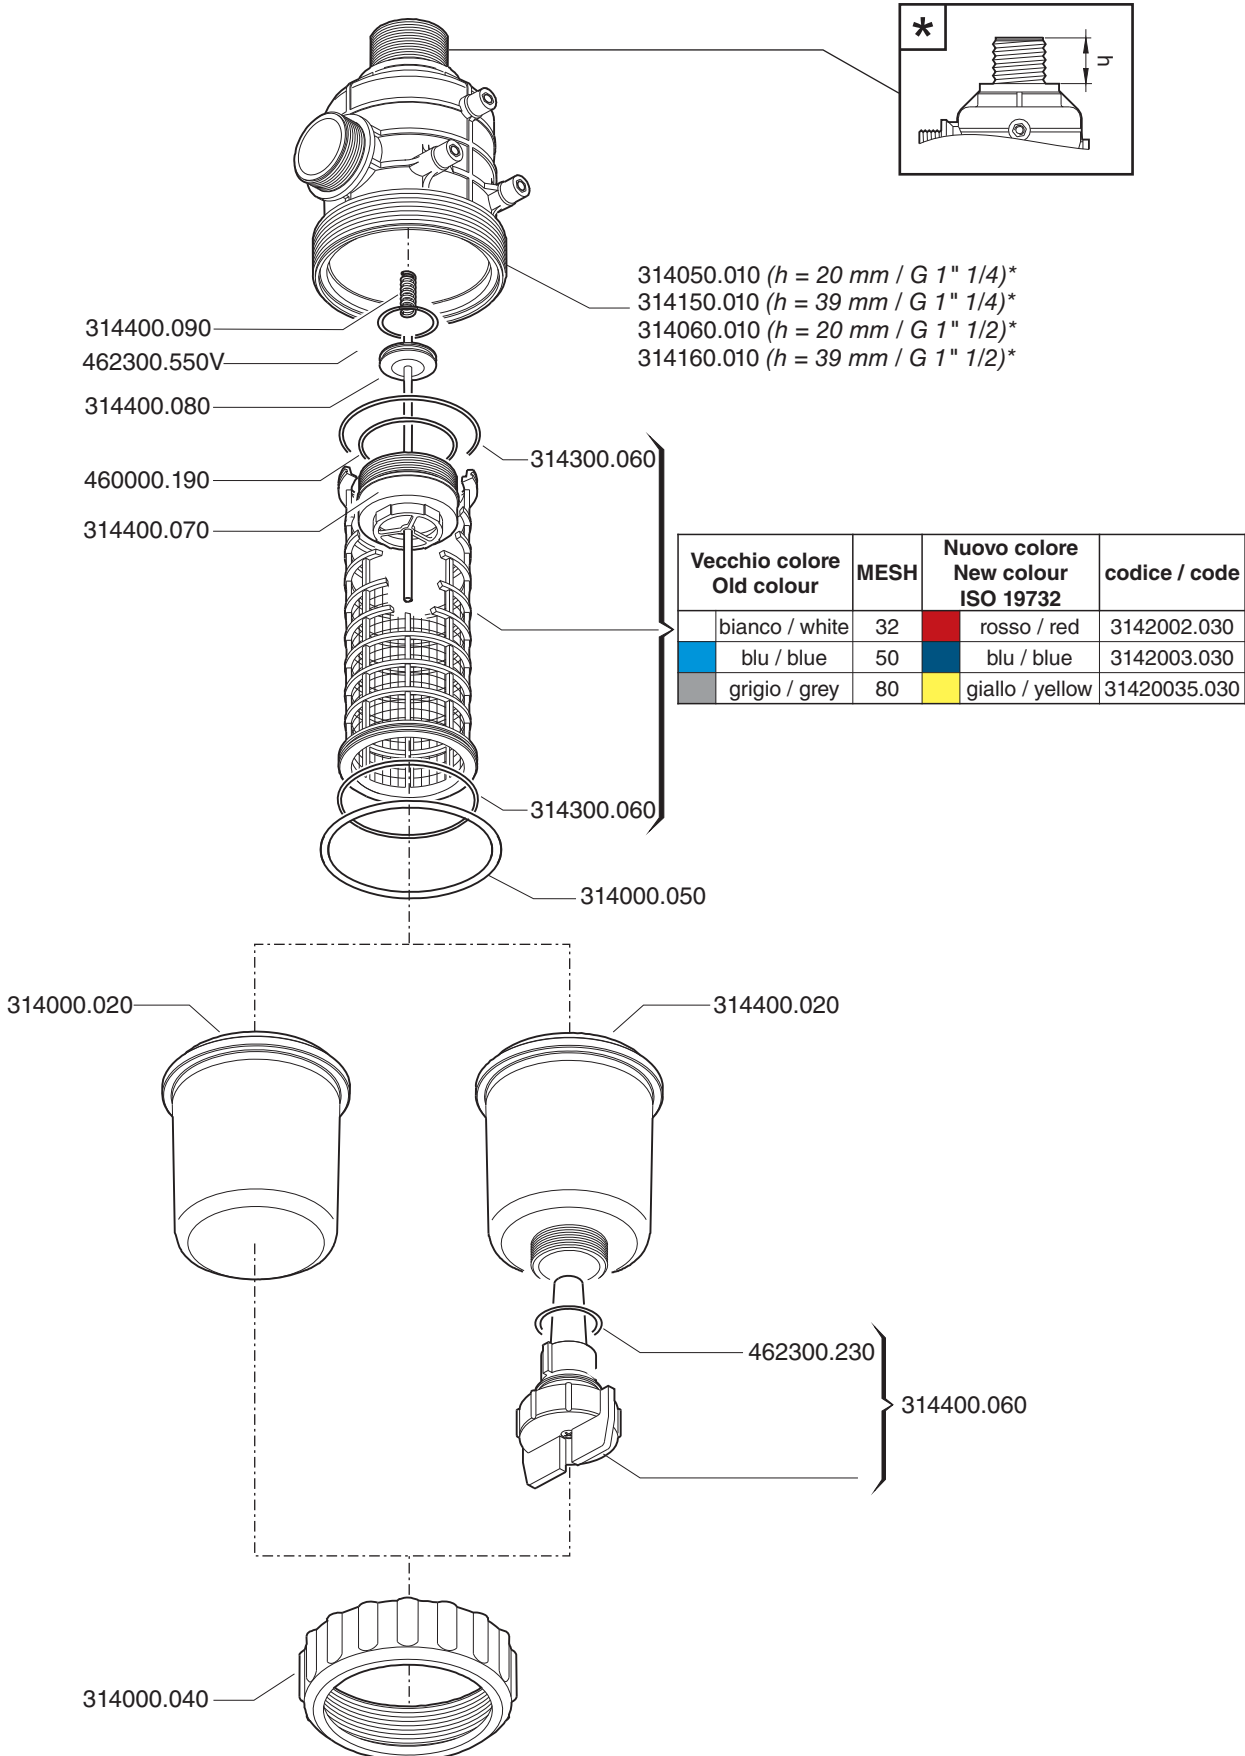

- 314052
- 314053
- 3140535
- 314062
- 314063
- 3140635
- 314152
- 314153
- 3141535
- 314162
- 314163
- 3141635
- 314452
- 314453
- 3144535
- 314462
- 314463
- 3144635
- 314552
- 314553
- 3145535
- 314562
- 314563
- 3145635