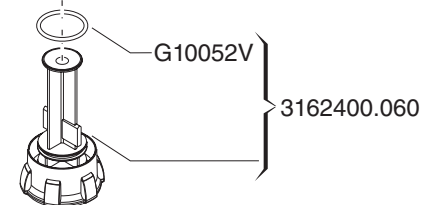

colore / color ISO 19732	MESH	codice / code
rosso / red	32	3162002.030
blu / blue	50	3162003.030
giallo / yellow	80	31620035.030