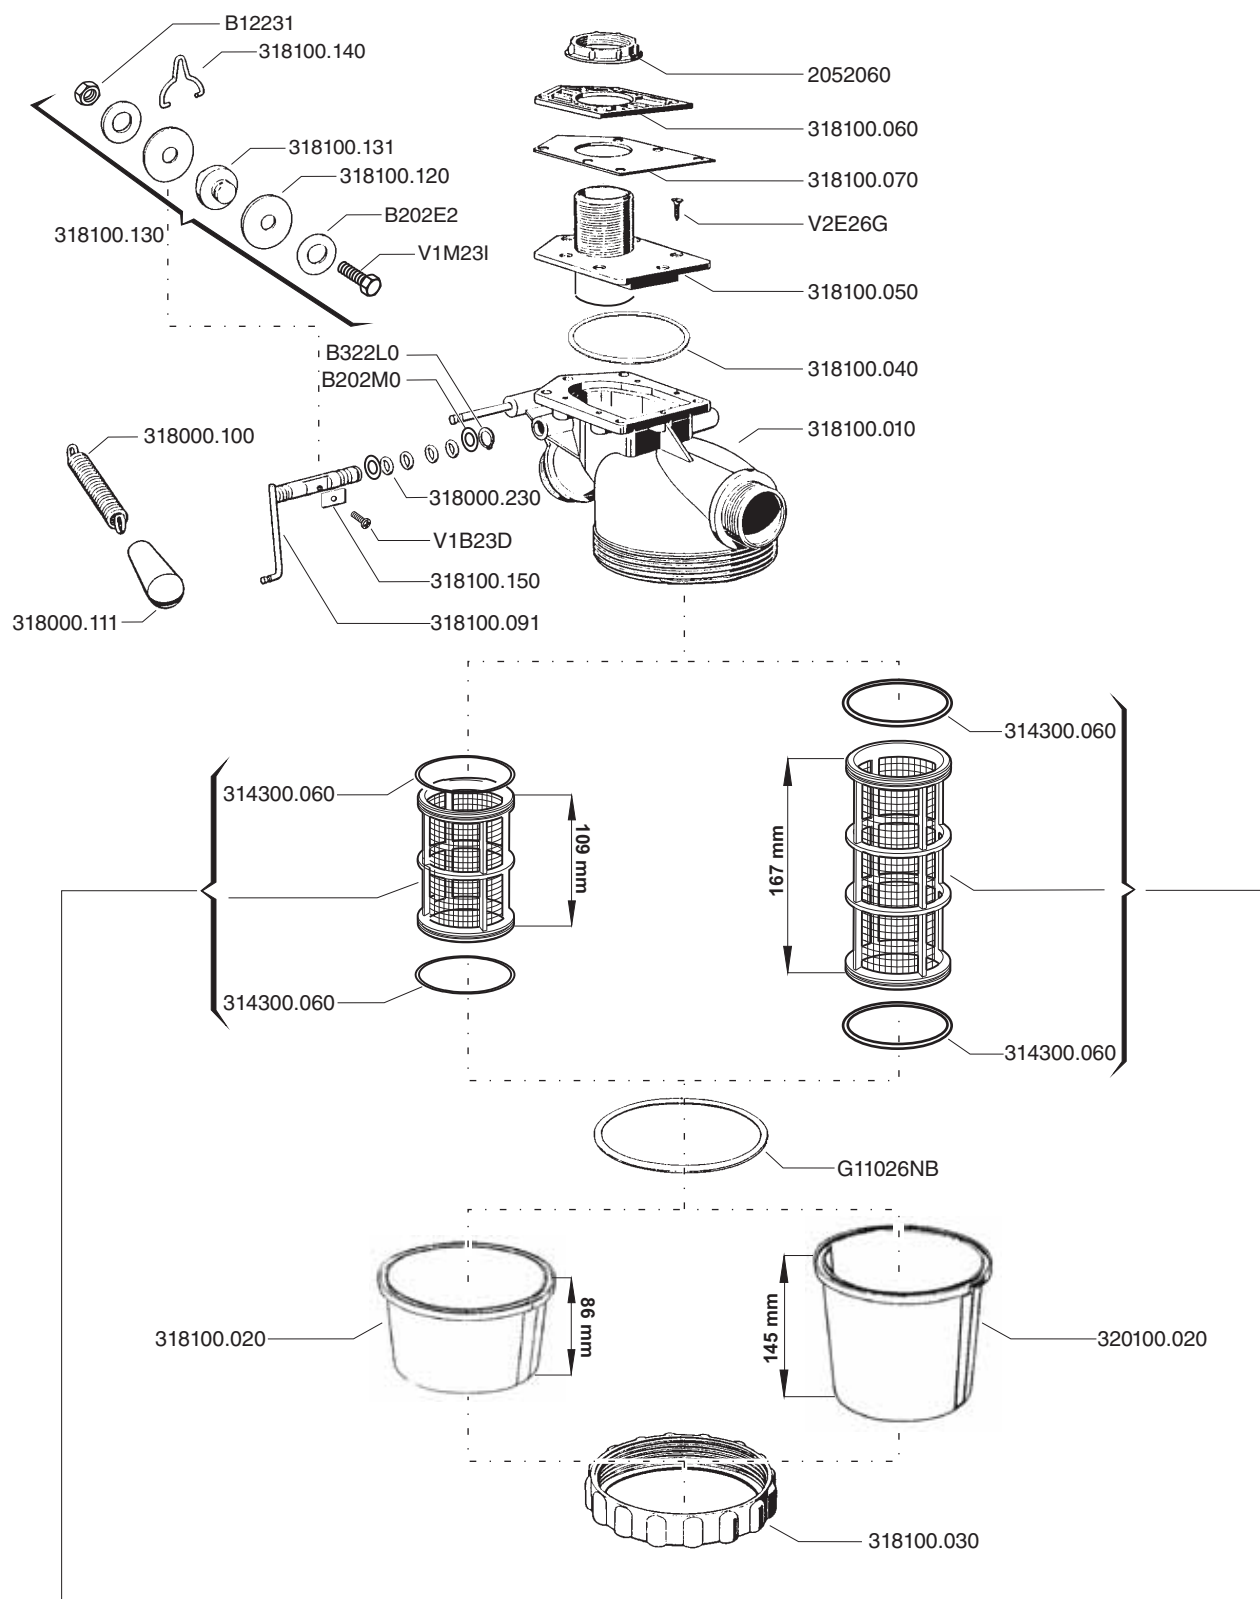

CODE

318102
318103
320102
320103

Vecchio colore Old colour	MESH	Nuovo colore New colour ISO 19732	codice / code
bianco / white	32	rosso / red	3182002.030
blu / blue	50	blu / blue	3182003.030

Vecchio colore Old colour	MESH	Nuovo colore New colour ISO 19732	codice / code
bianco / white	32	rosso / red	3142002.030
blu / blue	50	blu / blue	3142003.030