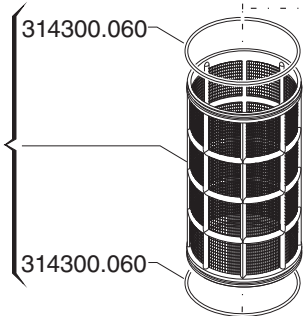

colore / color ISO 19732	MESH	codice / code
rosso / red	32	3142002.030
blu / blue	50	3142003.030
giallo / yellow	80	31420035.030