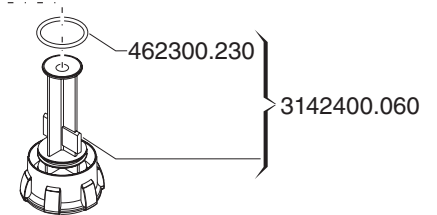

colore / color ISO 19732	MESH	codice / code
rosso / red	32	3142002.030
blu / blue	50	3142003.030
giallo / yellow	80	31420035.030