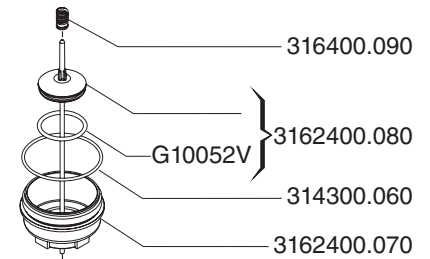

1. **CODE**
   3162062
   3162063
   31620635
   3162072
   3162073
   31620735
   31620F2
   31620F3
   31620F35
   3162162
   3162163
   31621635
   3162172
   3162173
   31621735
   3162462
   3162463
   31624635
   3162472
   3162473
   31624735
   31624F2
   31624F3
   31624F35
   3162562
   3162563
   31625635
   3162572
   3162573
   31625735

(h = 24 mm / G 1" 1/2)* 3162060.010
(h = 24 mm / G 2")* 3162070.010
(h = 45 mm / G 1" 1/2)* 3162160.010
(h = 45 mm / G 2")* 3162170.010

(rosso / red) 4542233.055
(blu / blue) 4542233.0581
(giallo / yellow) 4542233.056