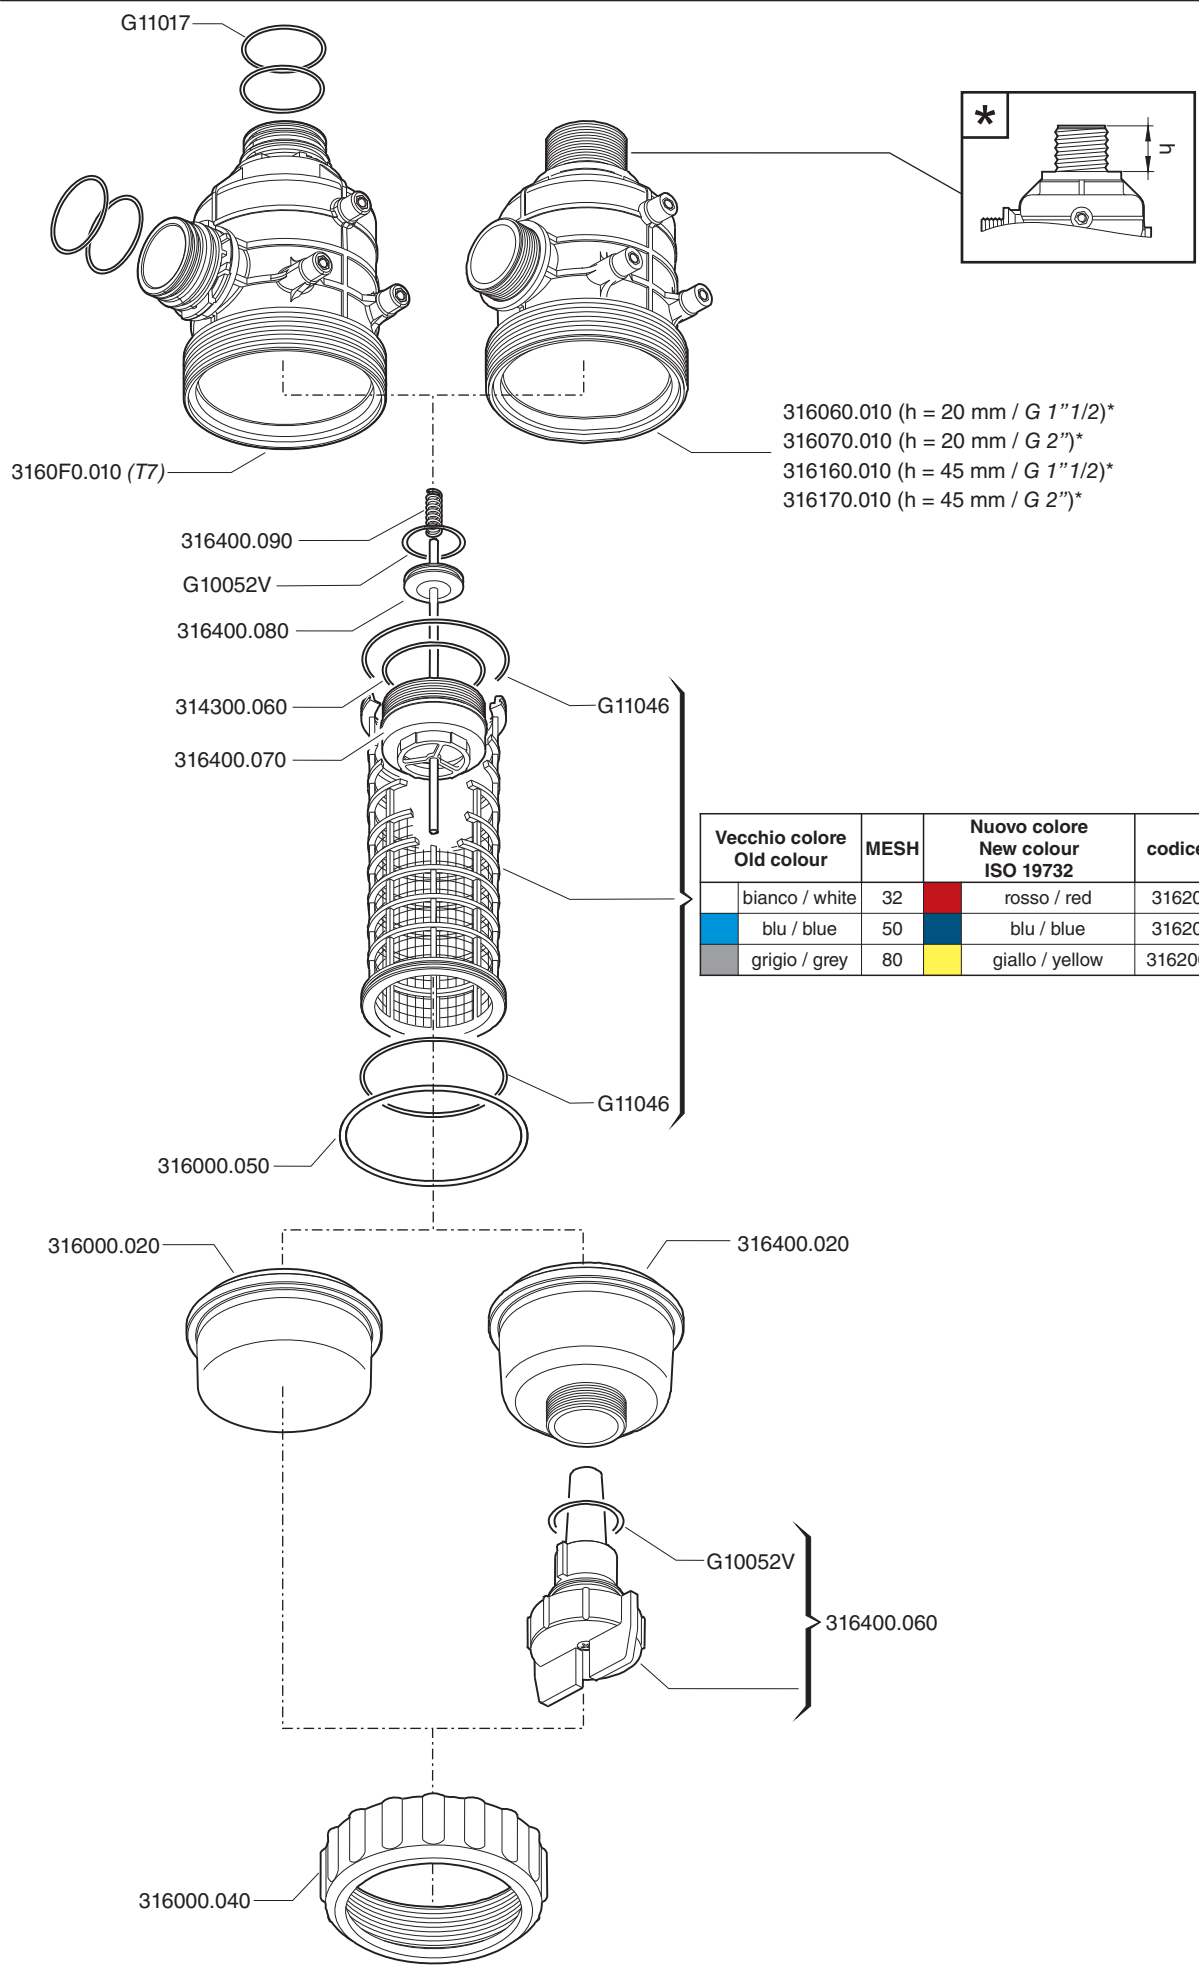

- 316060.010 (h = 20 mm / G 1"1/2)*
- 316070.010 (h = 20 mm / G 2")*
- 316160.010 (h = 45 mm / G 1"1/2)*
- 316170.010 (h = 45 mm / G 2")*

Vecchio colore Old colour	MESH	Nuovo colore New colour ISO 19732	codice / code
bianco / white	32	rosso / red	3162002.030
blu / blue	50	blu / blue	3162003.030
grigio / grey	80	giallo / yellow	31620035.030

- 316062
- 316063
- 3160635
- 316072
- 316073
- 3160735
- 3160F2
- 3160F3
- 3160F35
- 316162
- 316163
- 3161635
- 316172
- 316173
- 3161735
- 316462
- 316463
- 3164635
- 316472
- 316473
- 3164735
- 3164F2
- 3164F3
- 3164F35
- 316562
- 316563
- 3165635
- 316572
- 316573
- 3165735